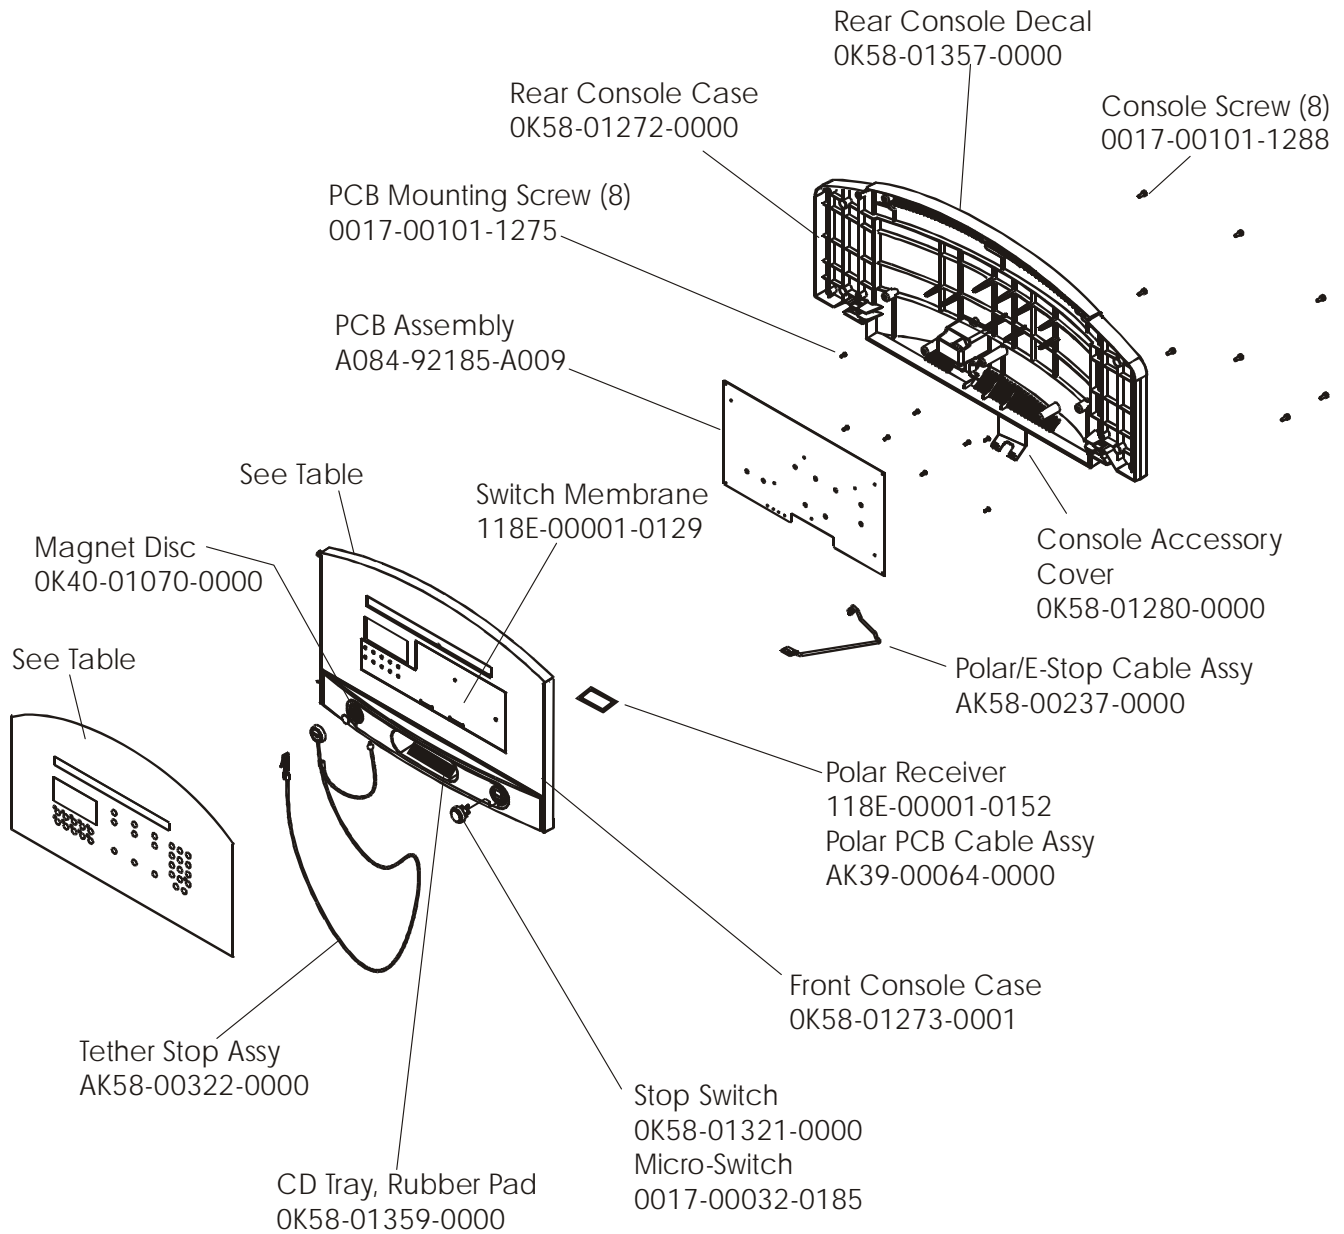

ARCTIC SILVER 97Ti

Console and Related Components

97T-0XXX-03
S/N ATV100000 and UP

Console Assembly	Overlay/Bezel/Switch Assy.	Overlay	Language
AK58-00390-0001	AK58-00202-0001	OK58-01296-0001	Eng/Met
AK58-00390-0002	AK58-00202-0001	OK58-01296-0001	Eng/Eur
AK58-00390-0003	AK58-00202-0003	OK58-01296-0003	German
AK58-00390-0004	AK58-00202-0004	OK58-01296-0004	Spanish
AK58-00390-0006	AK58-00202-0006	OK58-01296-0006	Japanese
AK58-00390-0007	AK58-00202-0007	OK58-01296-0007	French
AK58-00390-0008	AK58-00202-0008	OK58-01296-0008	Italian
AK58-00390-0009	AK58-00202-0009	OK58-01296-0009	Dutch
AK58-00390-0010	AK58-00202-0010	OK58-01296-0010	Portuguese
		OK58-01296-0011	Chinese